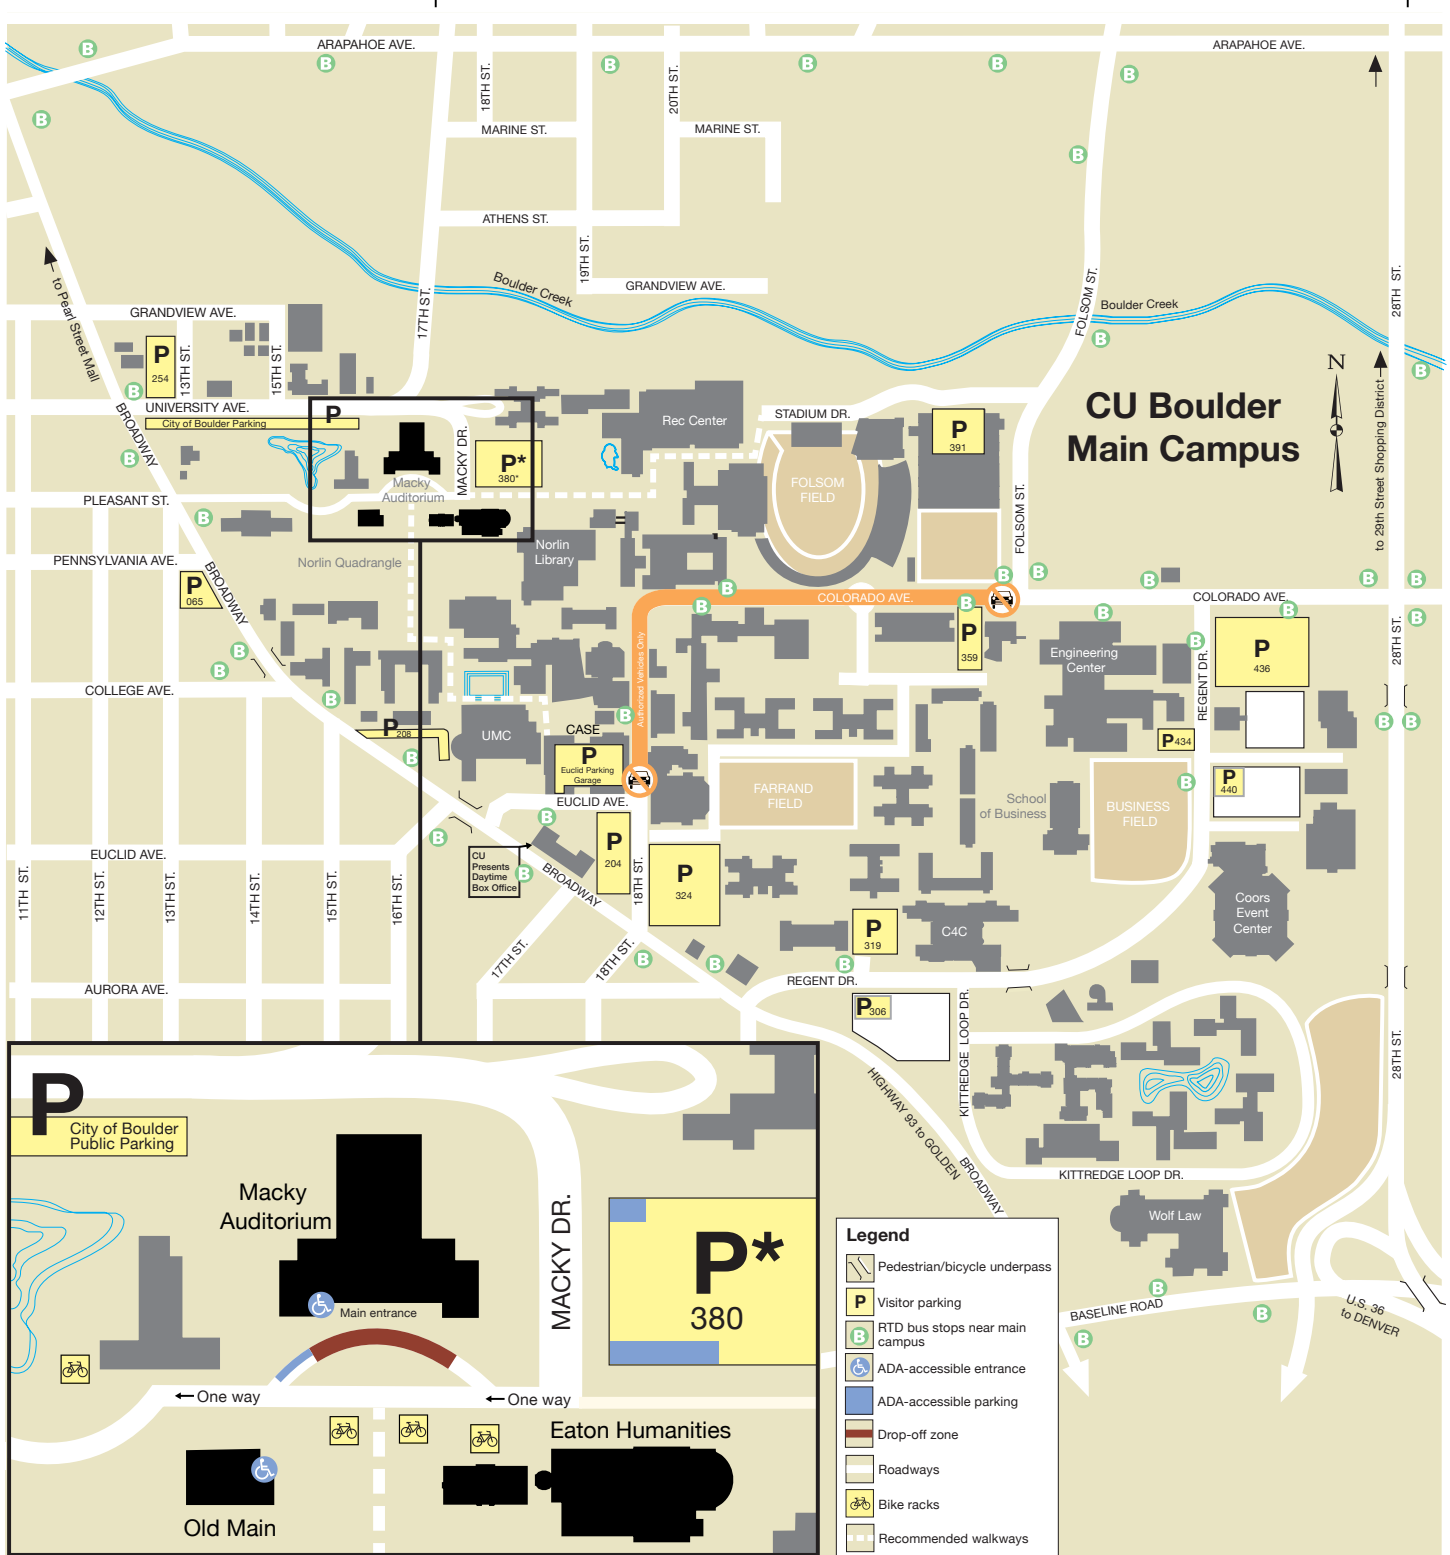

Map to Macky Auditorium and Old Main

1 mile

*For ticketed events, public parking is not available in Lot 380. Accessible parking is always available in 380 with a valid Handicap Parking Permit.

Manage your parking needs on the CU Boulder Campus with Parkmobile. Download the app at us.parkmobile.com