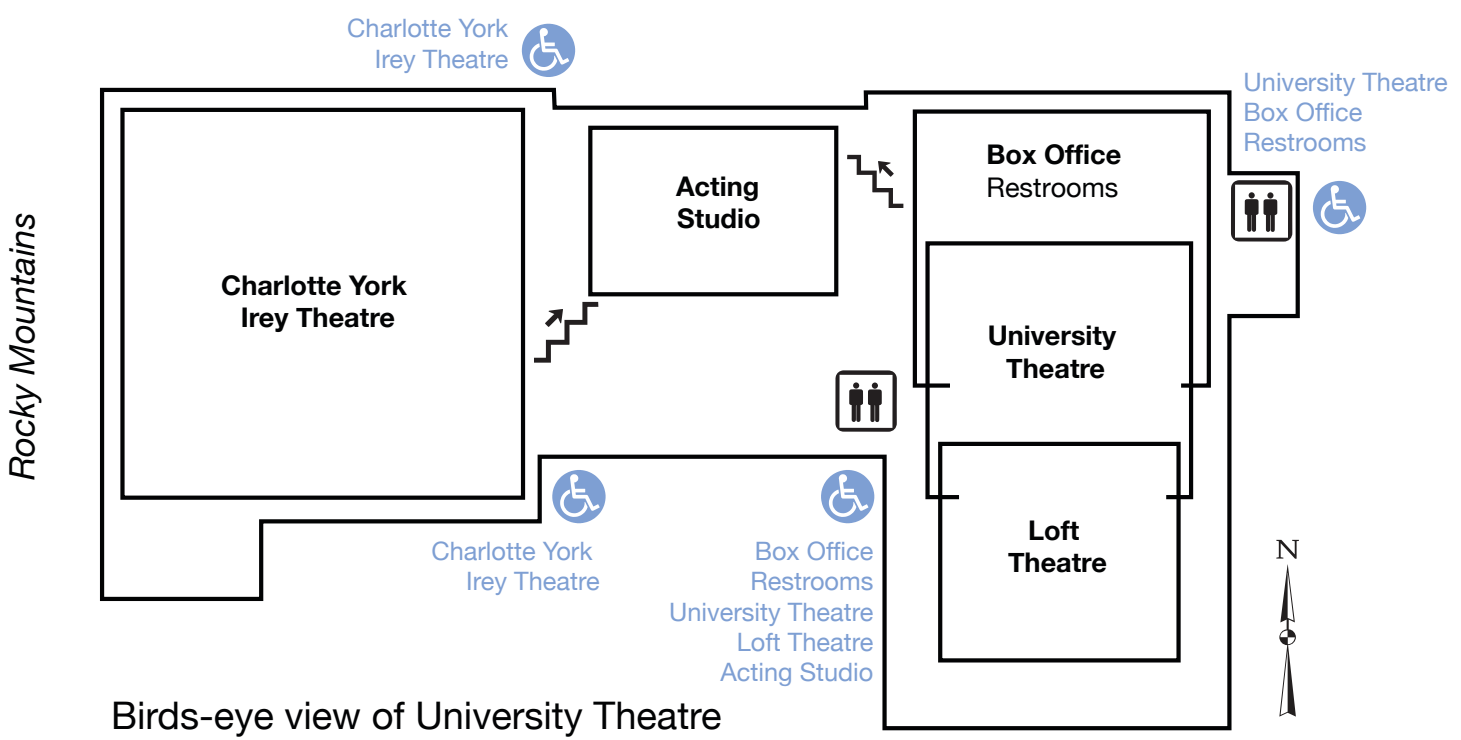

Navigating the University Theatre Building