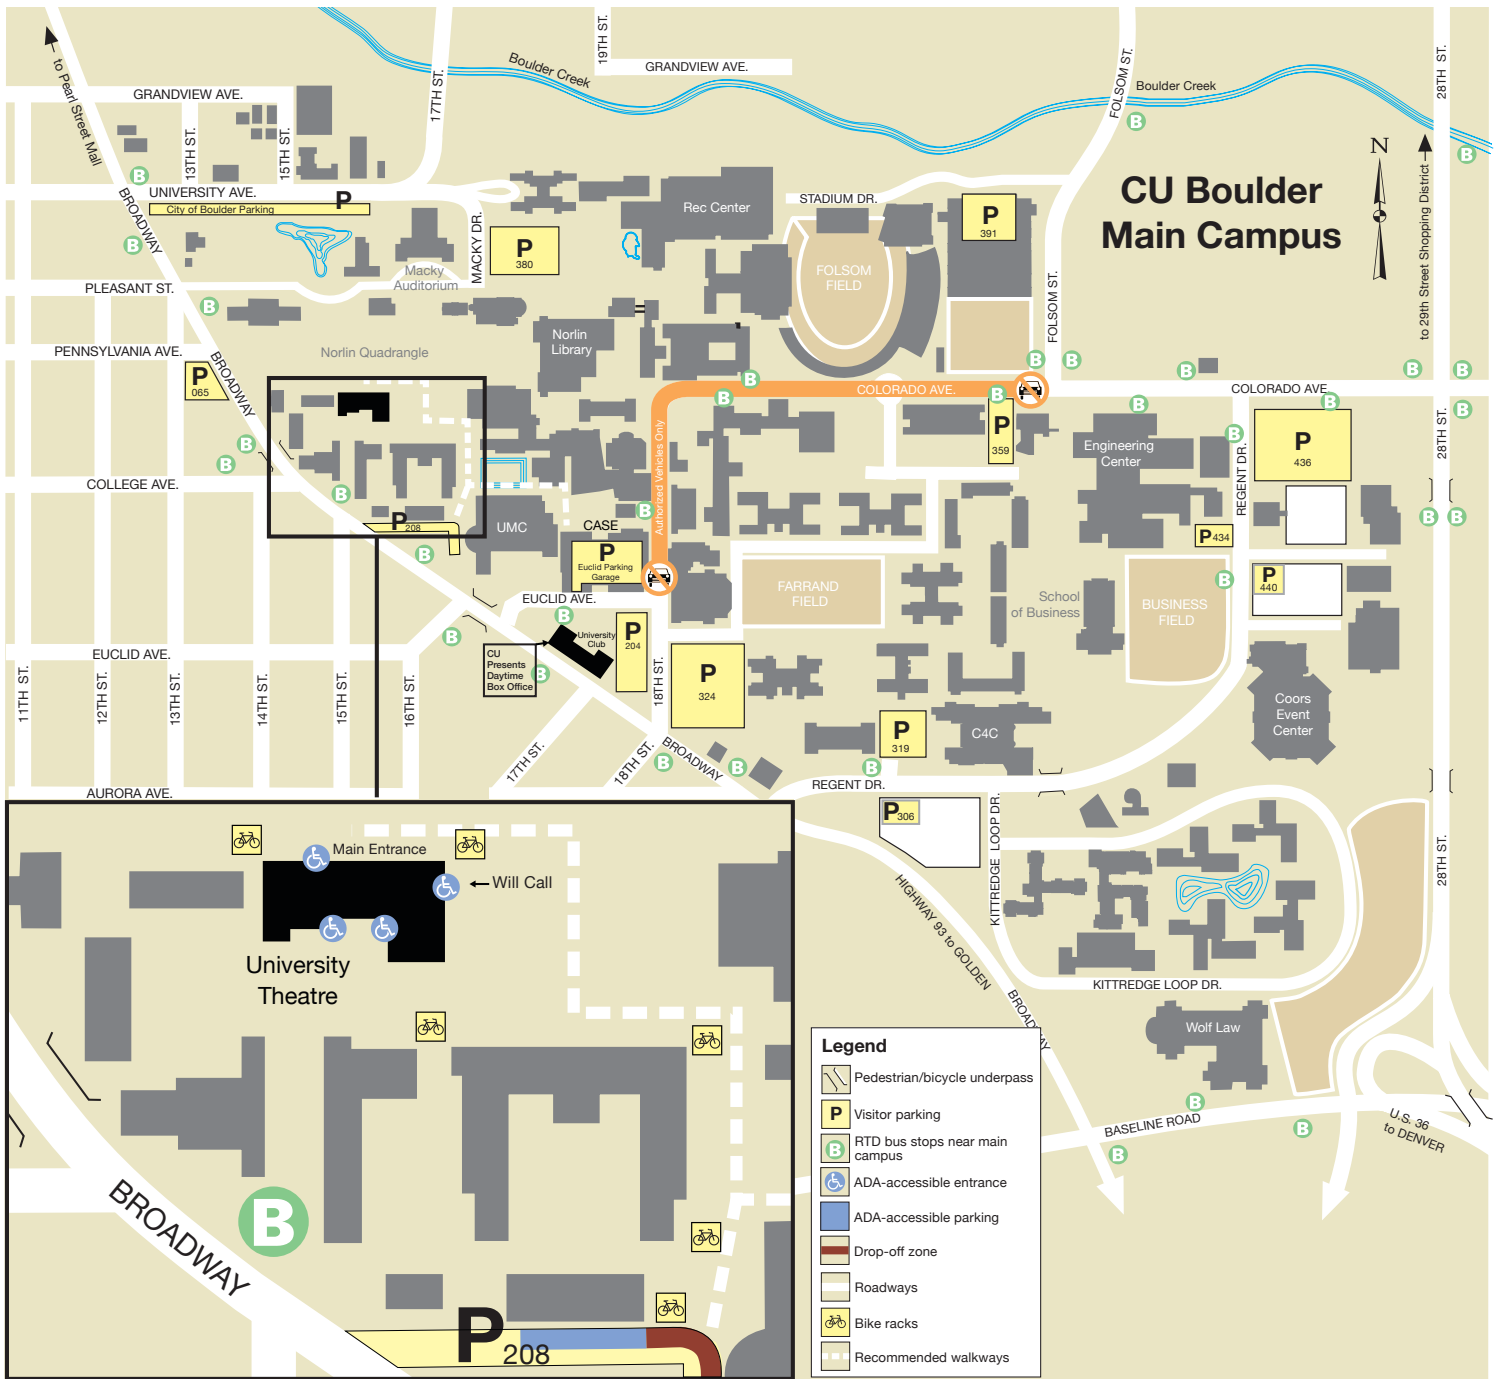

Map to Theatre & Dance Venues

1 mile

Rocky Mountains

Manage your parking needs on the CU Boulder Campus with Parkmobile. Download the app at us.parkmobile.com

For more visitor information, please visit cupresents.org/your-visit