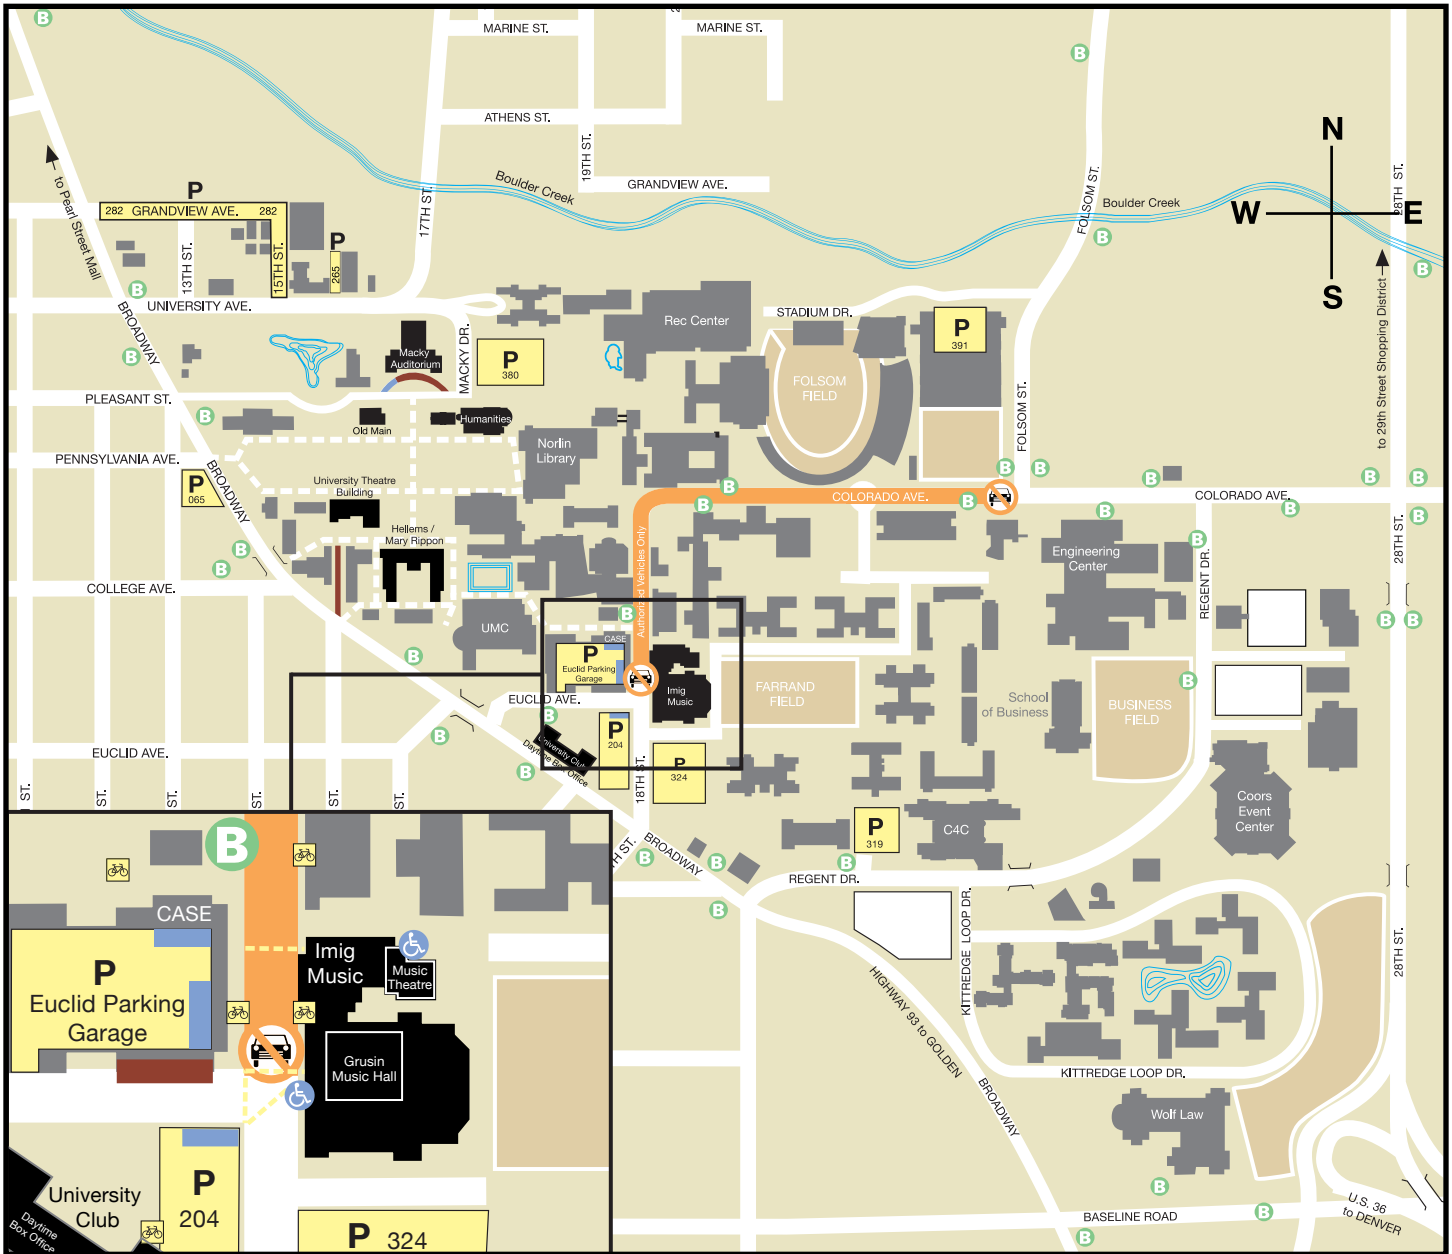

# MAP TO IMIG MUSIC BUILDING

## Legend

- |  |                     |   |                      |   |                             |  |         |
|--|---------------------|---|----------------------|---|-----------------------------|--|---------|
|  | Accessible entrance |  | Crosswalk to venue   |  | Recommended visitor parking |   | Walkway |
|  | Accessible parking  |  | Drop-off zone        |  | Roadway                     | For ticketed events, public parking is not available in Lot 380. Accessible parking is always available in 380 with a valid Handicap Parking Permit. |         |
|  | Bike rack           |  | Pedestrian underpass |  | RTD bus stop                |  |         |