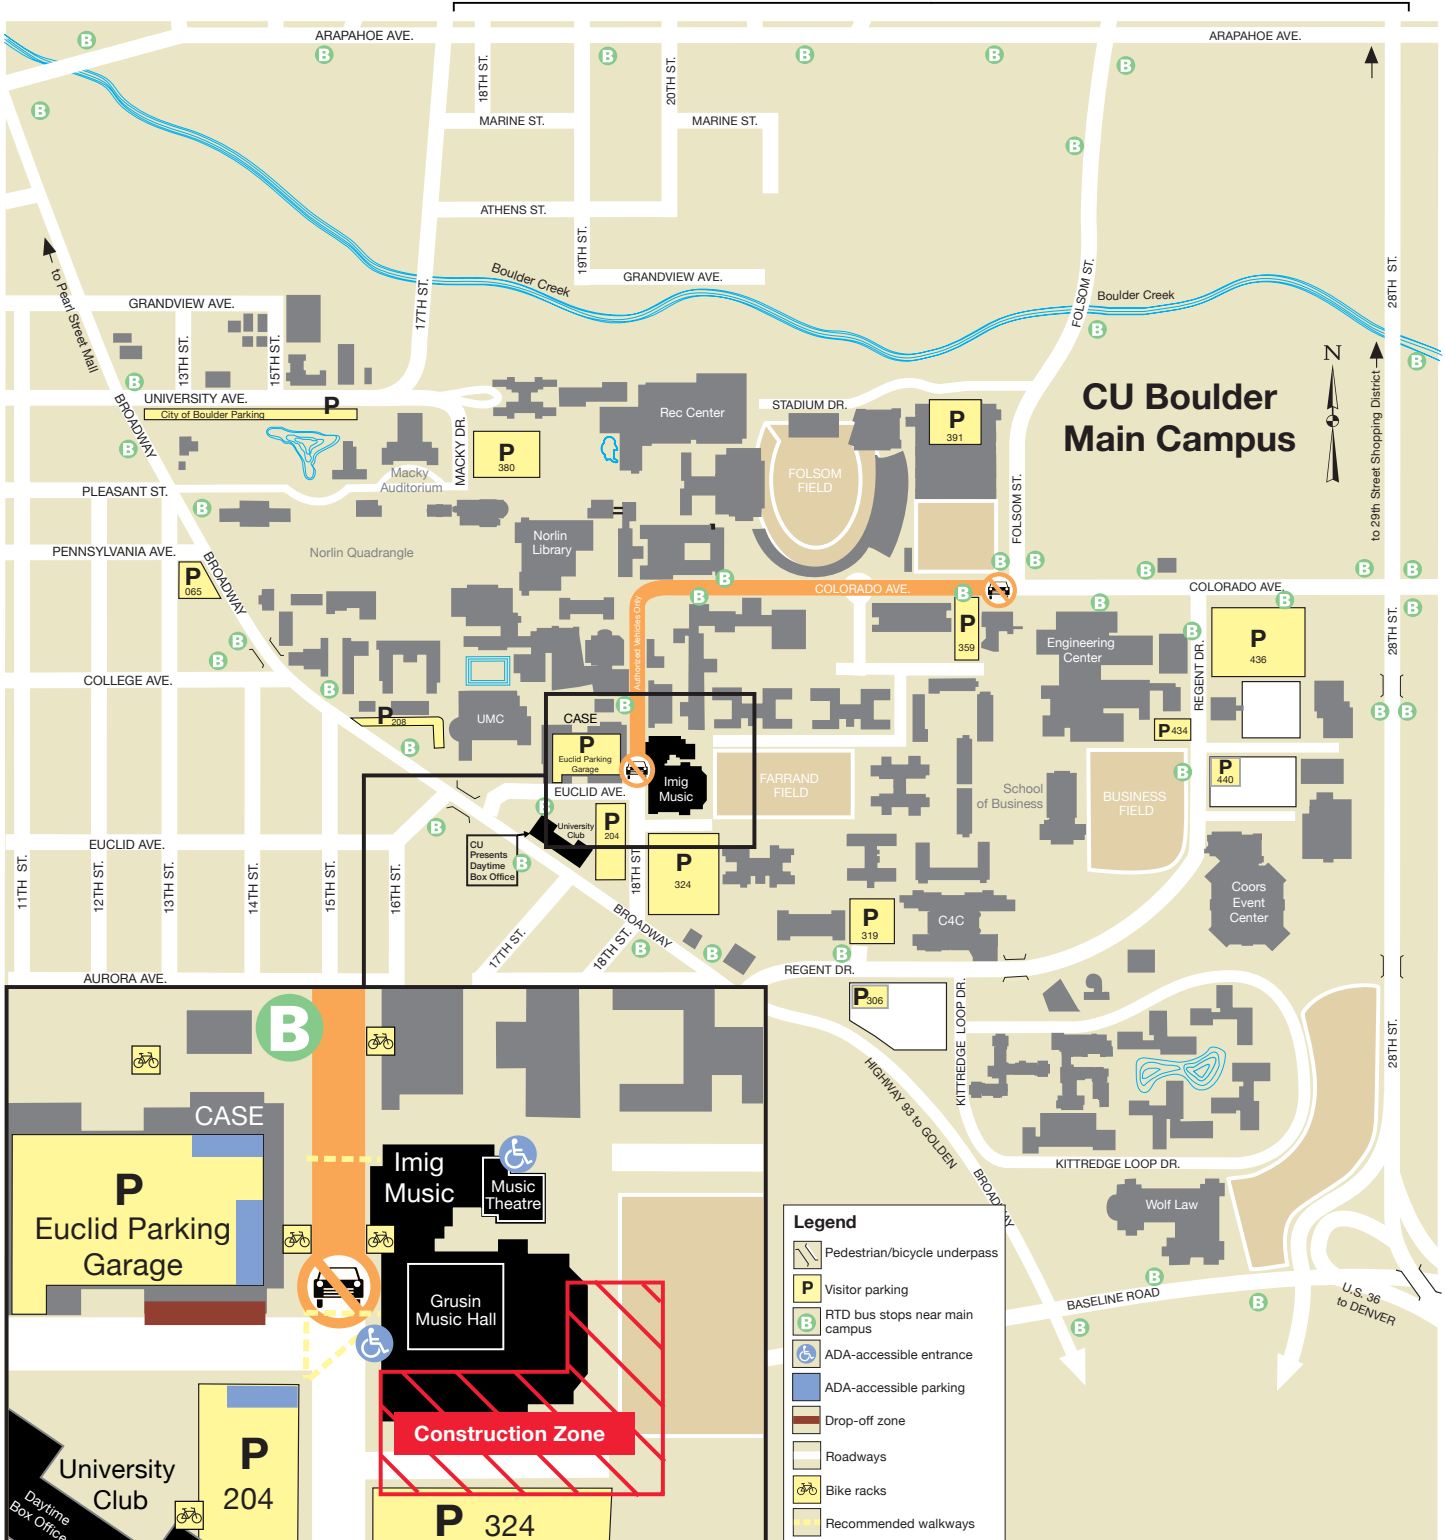

Map to Imig Music Building

1 mile

Legend	
	Pedestrian/bicycle underpass
	Visitor parking
	RTD bus stops near main campus
	ADA-accessible entrance
	ADA-accessible parking
	Drop-off zone
	Roadways
	Bike racks
	Recommended walkways