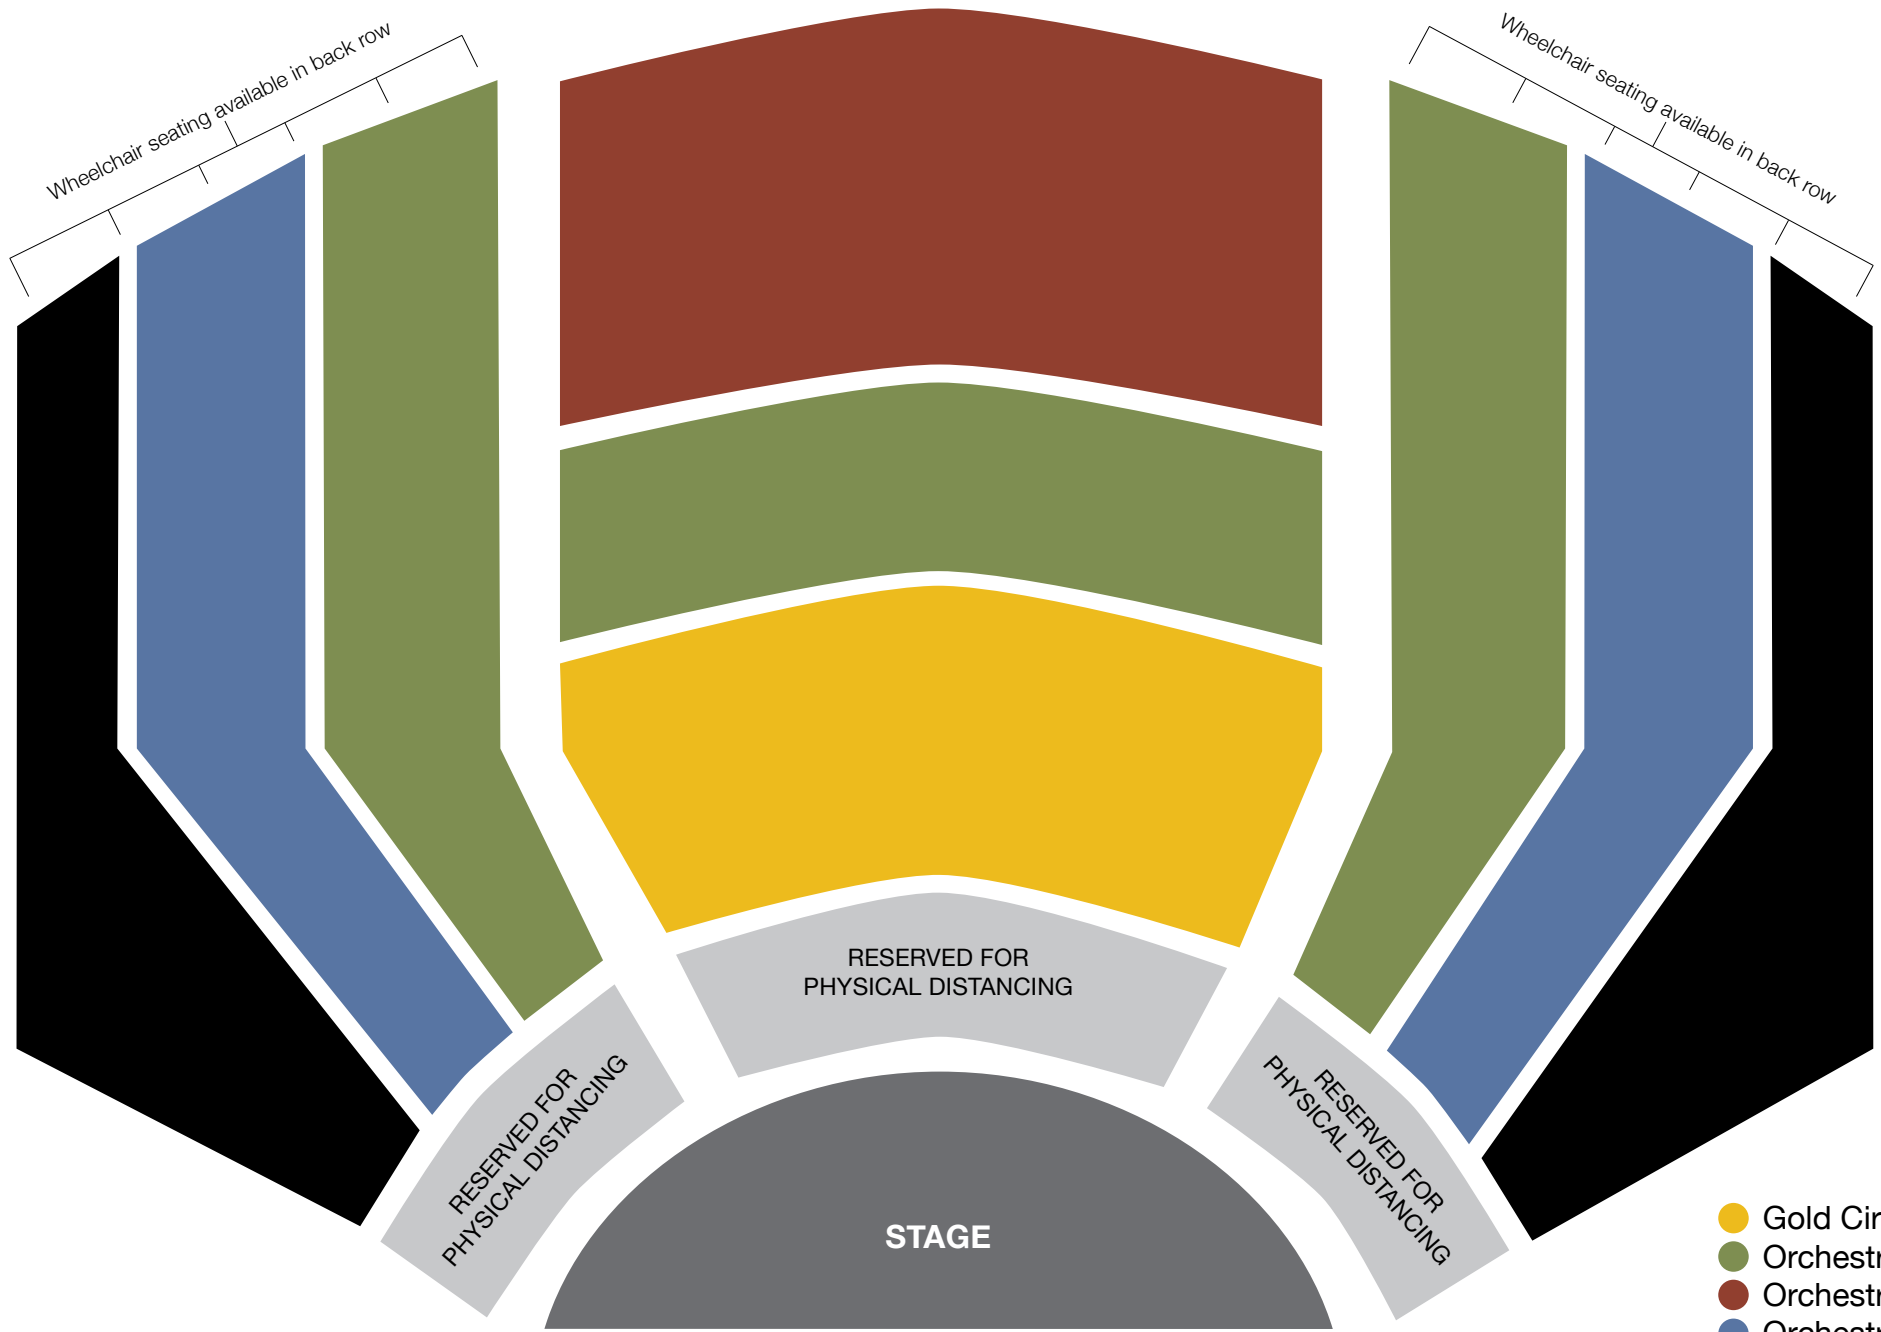

Right

Center

Left

MARY RIPPON OUTDOOR THEATRE 2021 SEAT MAP

- Gold Circle
- Orchestra 1
- Orchestra 2
- Orchestra 3
- Orchestra 4