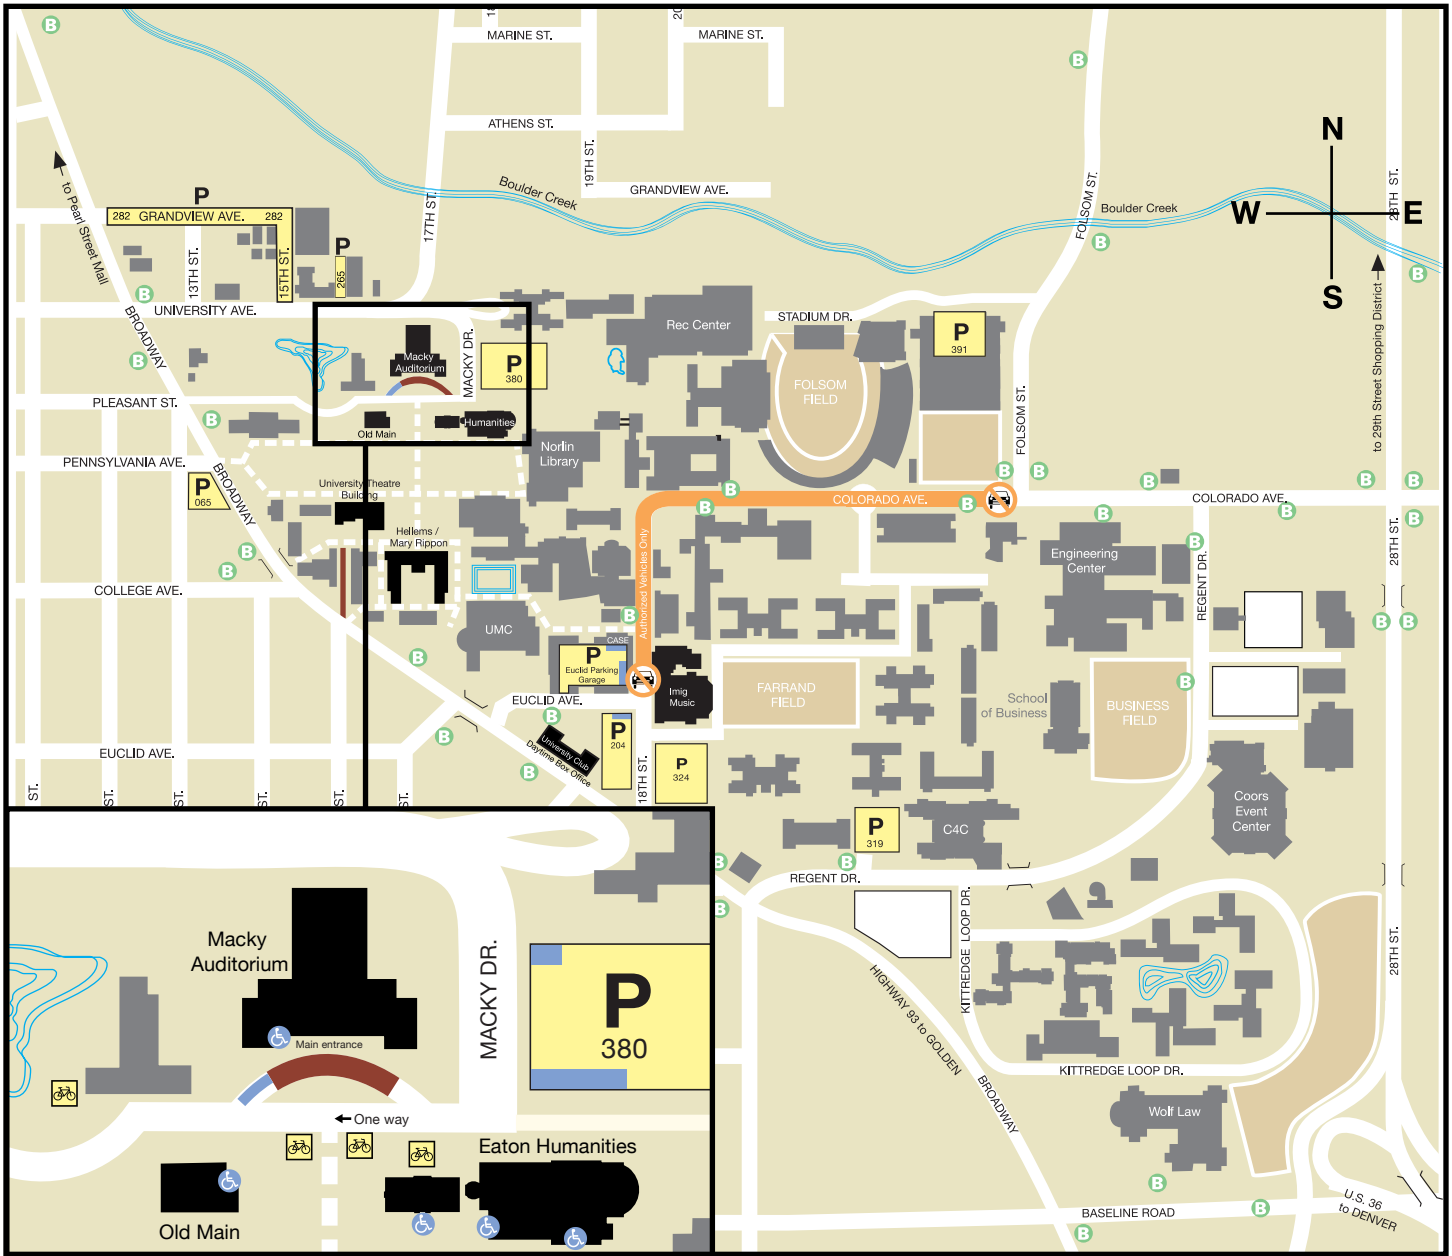

MAP TO MACKY AUDITORIUM

Legend

- | | | | | | | | |
|--|---------------------|---|----------------------|---|-----------------------------|--|---------|
|  | Accessible entrance |  | Crosswalk to venue |  | Recommended visitor parking |  | Walkway |
|  | Accessible parking |  | Drop-off zone |  | Roadway | For ticketed events, public parking is not available in Lot 380. Accessible parking is always available in 380 with a valid Handicap Parking Permit. | |
|  | Bike rack |  | Pedestrian underpass |  | RTD bus stop | | |