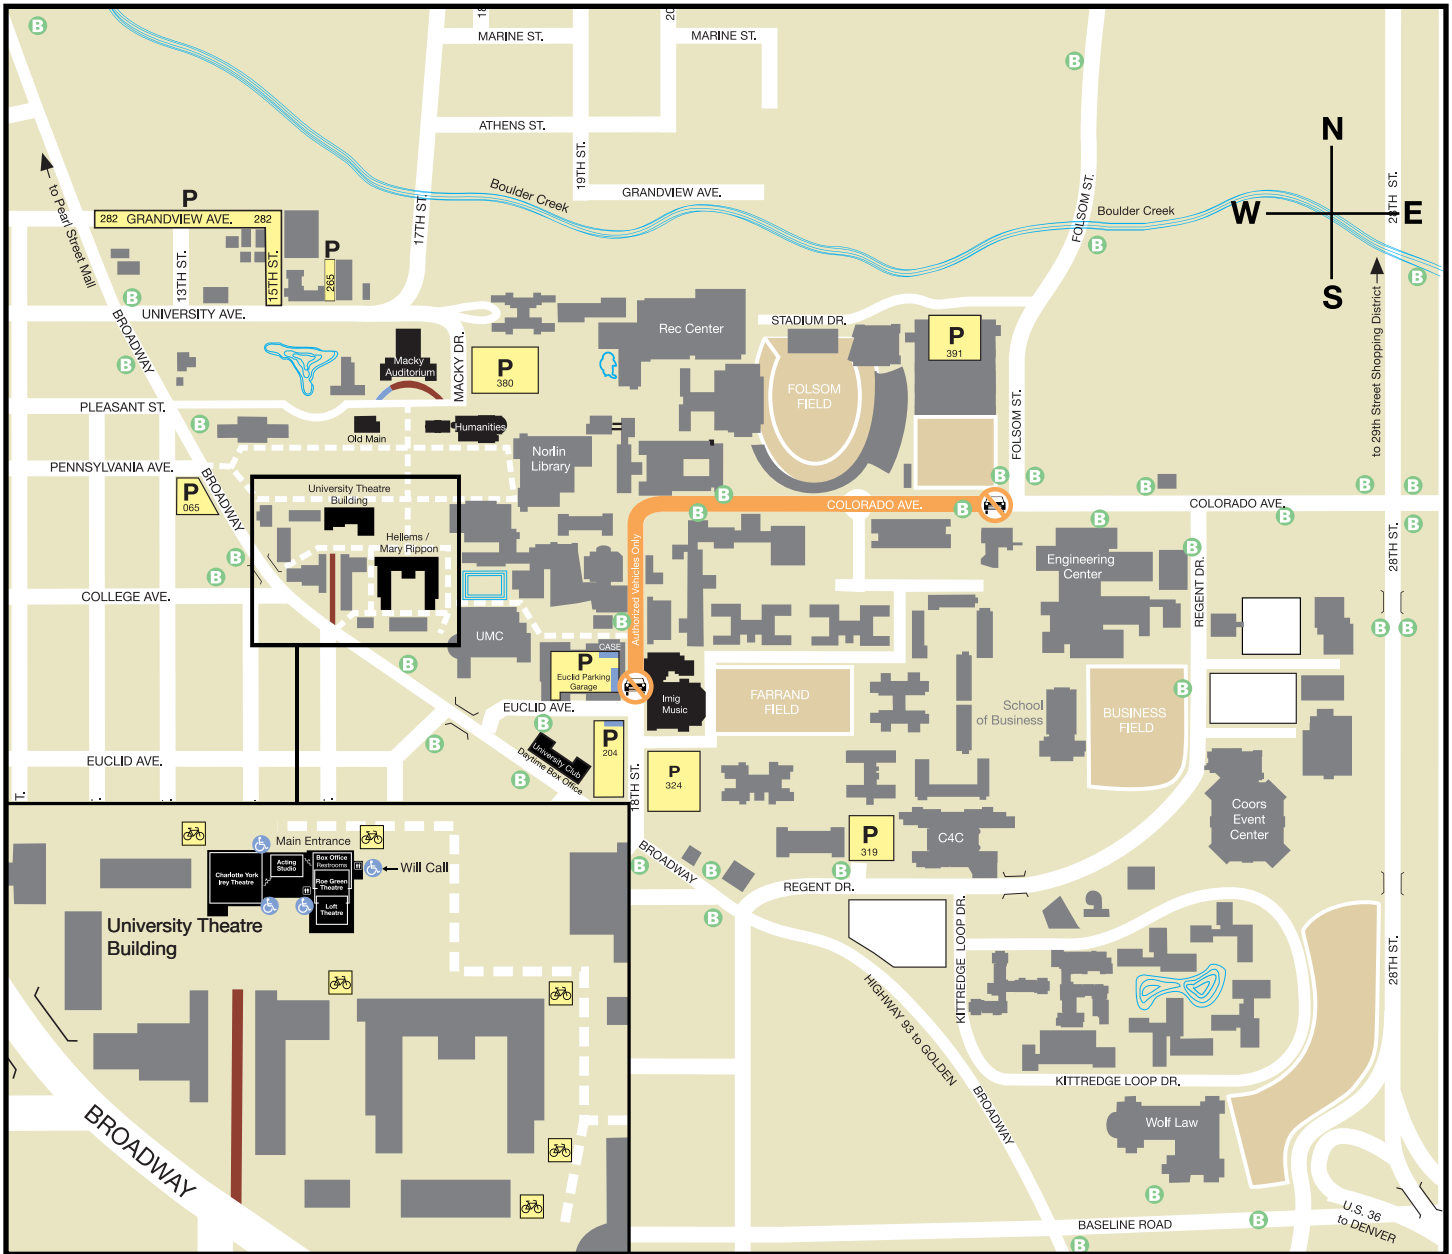

MAP TO UNIVERSITY THEATRE BUILDING

Legend

- | | | | |
|--|--|---|--|
|  Accessible entrance |  Crosswalk to venue |  Recommended visitor parking |  Walkway |
|  Accessible parking |  Drop-off zone |  Roadway | For ticketed events, public parking is not available in Lot 380. Accessible parking is always available in 380 with a valid Handicap Parking Permit. |
|  Bike rack |  Pedestrian underpass |  RTD bus stop | |