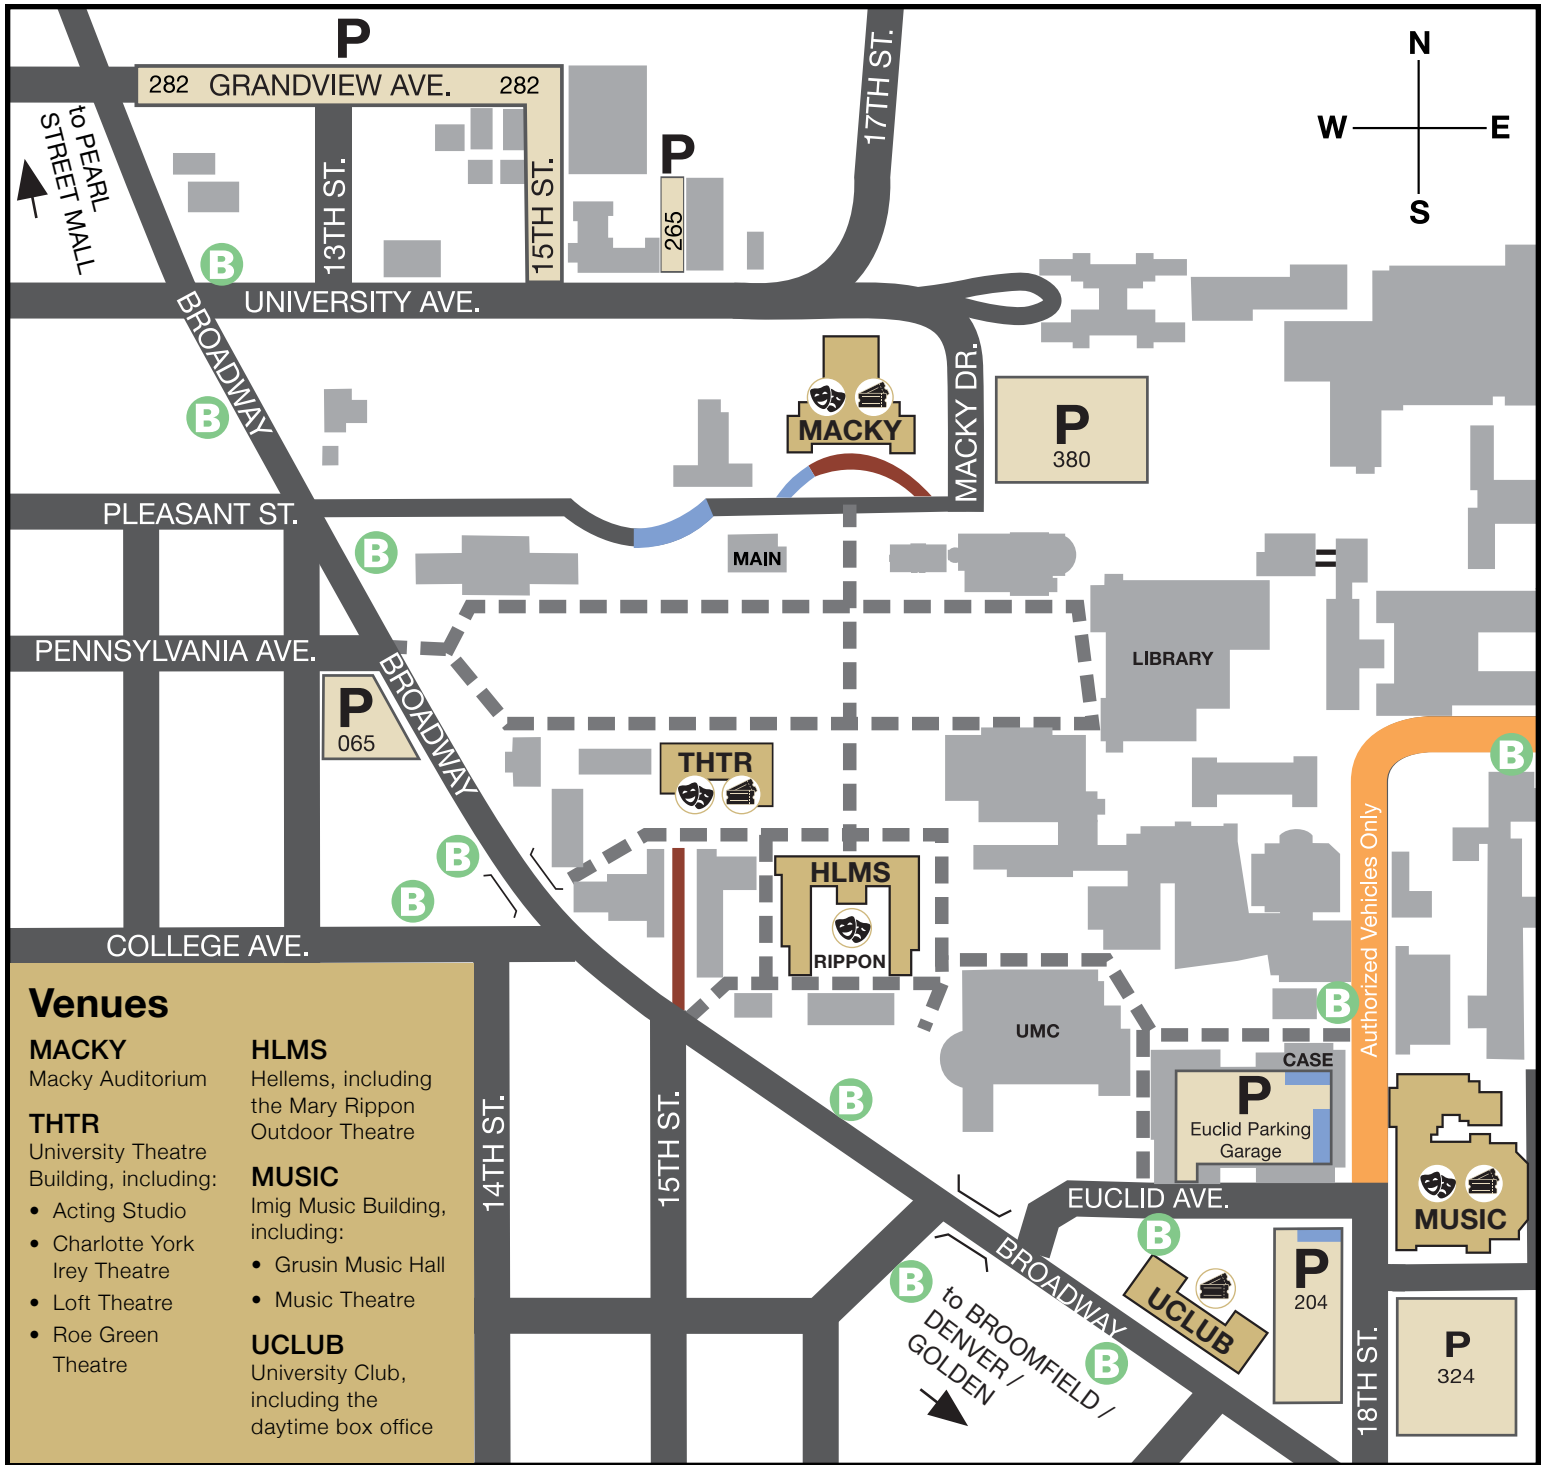

CU ★ PRESENTS | PERFORMANCE VENUES MAP

Venues

MACKY

Macky Auditorium

THTR

University Theatre Building, including:

- Acting Studio
- Charlotte York Irey Theatre
- Loft Theatre
- Roe Green Theatre

HLMS

Recommended visitor parking

RTD bus stop

Roadway

Accessible parking

Performance venue

Pedestrian underpass

ADA drop-off zone

Box office

For ticketed events, public parking is not available in Lot 380. Accessible parking is always available in 380 with a valid Handicap Parking Permit.

The University Club Box Office is the daytime box office; all other box office locations are open one hour before show start.

Current as of Aug. 16, 2024.

CU Presents venues are located on the University of Colorado Boulder campus. Visit cupresents.org for the most up-to-date information.